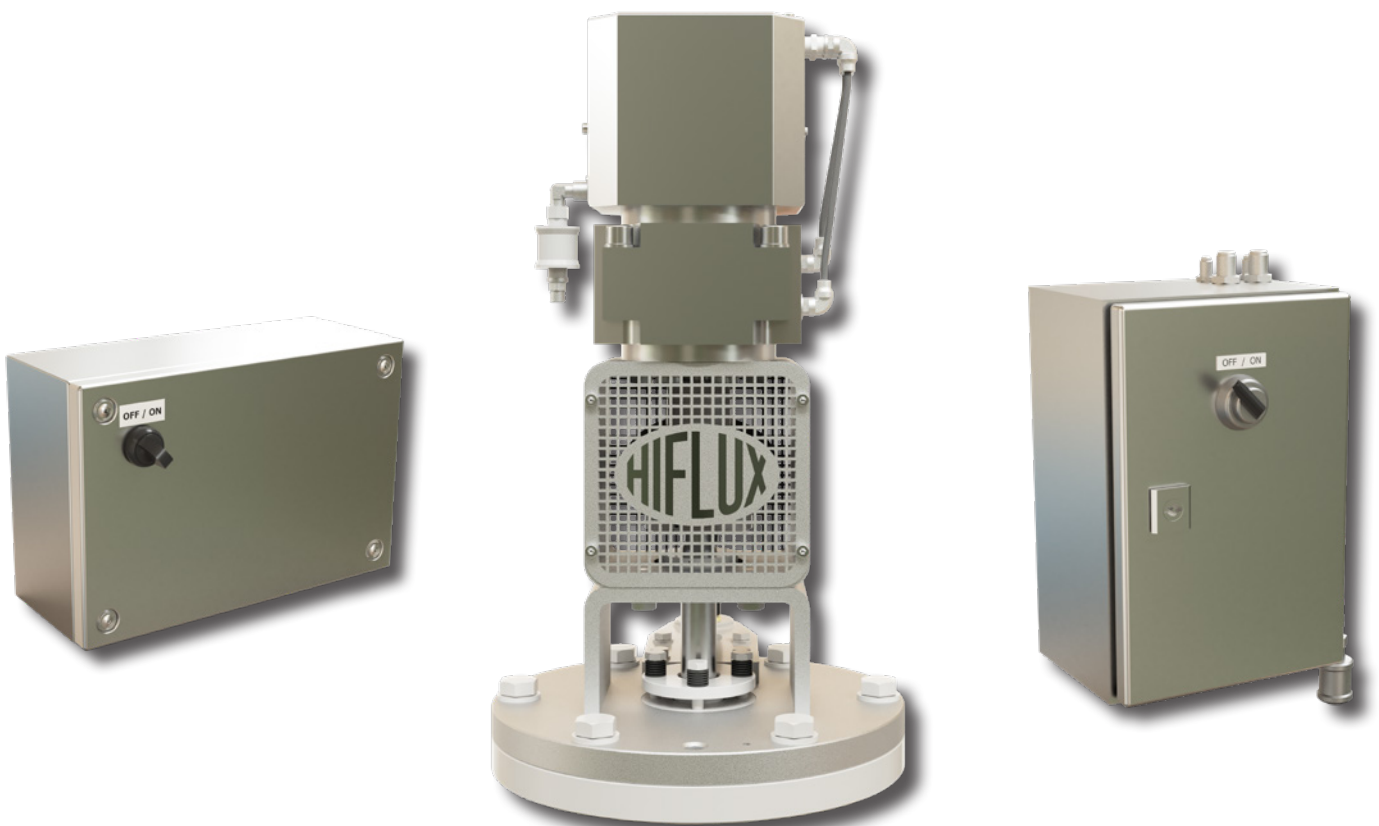

# Auto-line - Controllers

3 controller versions for the Auto-line self-cleaning filters, which are compact and simple on/off controllers.

These controllers provide high reliability and secure operation. They are designed with a focus on safety during filter operation with regards to the selected components for the controllers. The design is simple to ensure easy maintenance.

The sturdy construction of the cabinet is well suited for placement in industrial environments.

The cabinet is supplied with lockable covers.

- **Customized for Auto-line filters**
- **Simple on/ off controller**
- **Easy maintenance**
- **High reliability**